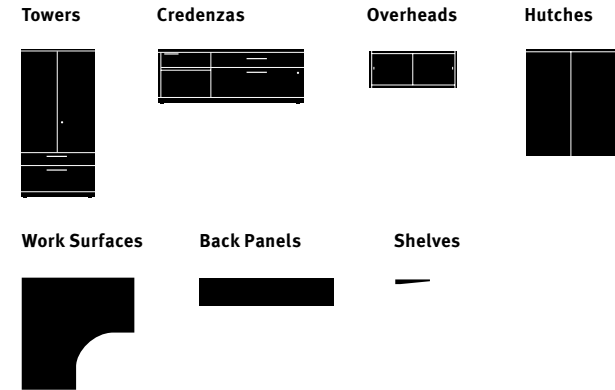

Statement of Line Overview

For the full statement of line please refer to the [price book](#).

Materials

[Click here](#) to see our complete materials offering for Canvas Private Office.

Sustainability

[Click here](#) to see how Canvas Private Office meets your environmental goals.

Planning Ideas

[View design solutions](#)

Design Files

[View Revit families](#)